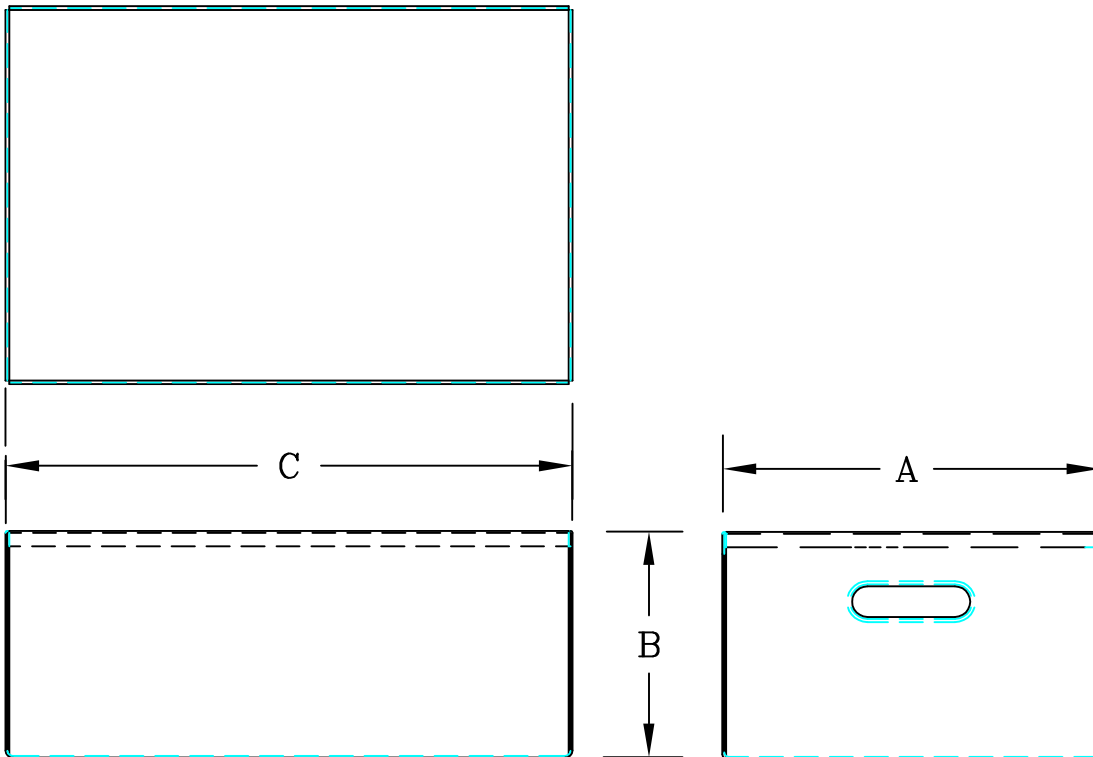

**Midwest Aircraft Products Co.**

*LEXINGTON, OHIO  
(419)884-2164*

PRODUCT INFORMATION

MISC. DRAWERS  
MODEL 1320-

CONSTRUCTION

ALUMINUM ALLOY WITH HELIARC WELDED CORNERS  
CARRYING SLOT EACH END

MODEL NO	PART NO	A	B	C
1320-B1	C12132-7	14.50	6.00	19.50
1320-B2	C12132-8	14.25	6.00	19.50
1320-D1	C12132-9	13.25	6.00	16.00
1320-E1	C12132-11	14.00	7.00	20.50
1320-F1	C12132-12	13.50	7.00	20.50
1320-F2	C12132-13	12.75	7.00	20.50
1320-F3	C12132-14	13.25	7.00	19.00
1320-AUX1	C12132-15	14.75	6.00	20.00
1320-AUX2	C12132-16	15.50	6.00	20.00
1320-AUX3	C12132-17	14.75	6.50	19.00