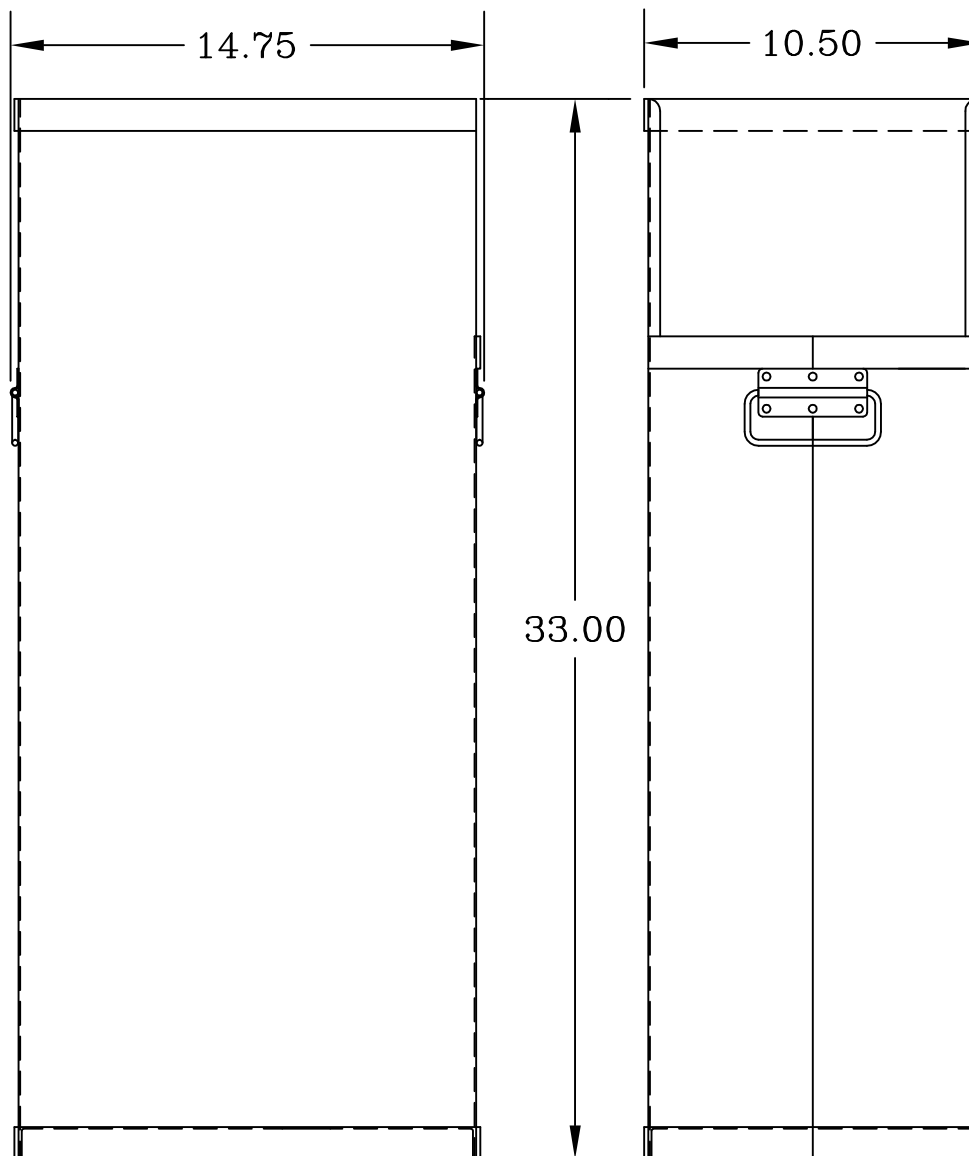

**Midwest Aircraft Products Co.**

*LEXINGTON, OHIO  
(419)884-2164*

PRODUCT INFORMATION

WASTE CONTAINER  
MODEL 1232

PART NO. D11400-20

CONSTRUCTION

ALUMINUM ALLOY WELDED AND SPOT WELDED  
STAINLESS STEEL CARRYING HANDLES AND HANDLE ANCHORS

THIS CONTAINER FITS MODEL 1231 AND MODEL 1242  
1/2 SIZE WASTE CARTS OR CAN BE USED INDEPENDENTLY