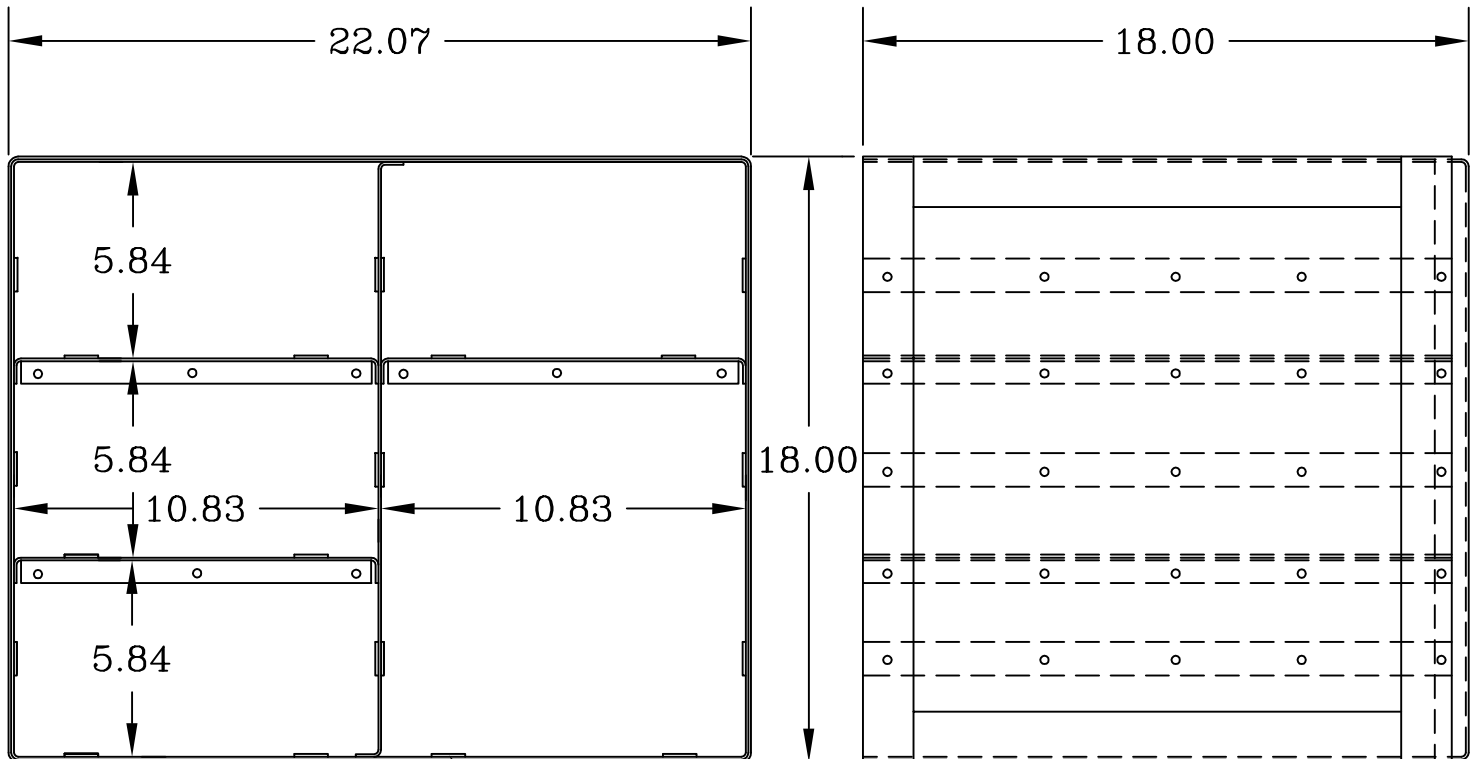

Midwest Aircraft Products Co.

*LEXINGTON, OHIO
(419)884-2164*

PRODUCT INFORMATION

ICE DRAWER INSERT

MODEL 1157

PART NO. D10592-20

CONSTRUCTION

INSERT OF ALUMINUM ALLOY. CENTER DIVIDER PANEL WITH 3 SHELVES ATTACHED. SPOT WELDED, HELIARC WELD AND RIVETED FOR DURABILITY.

PHENOLIC RUB STRIPS
TYPICAL 22 PLACES